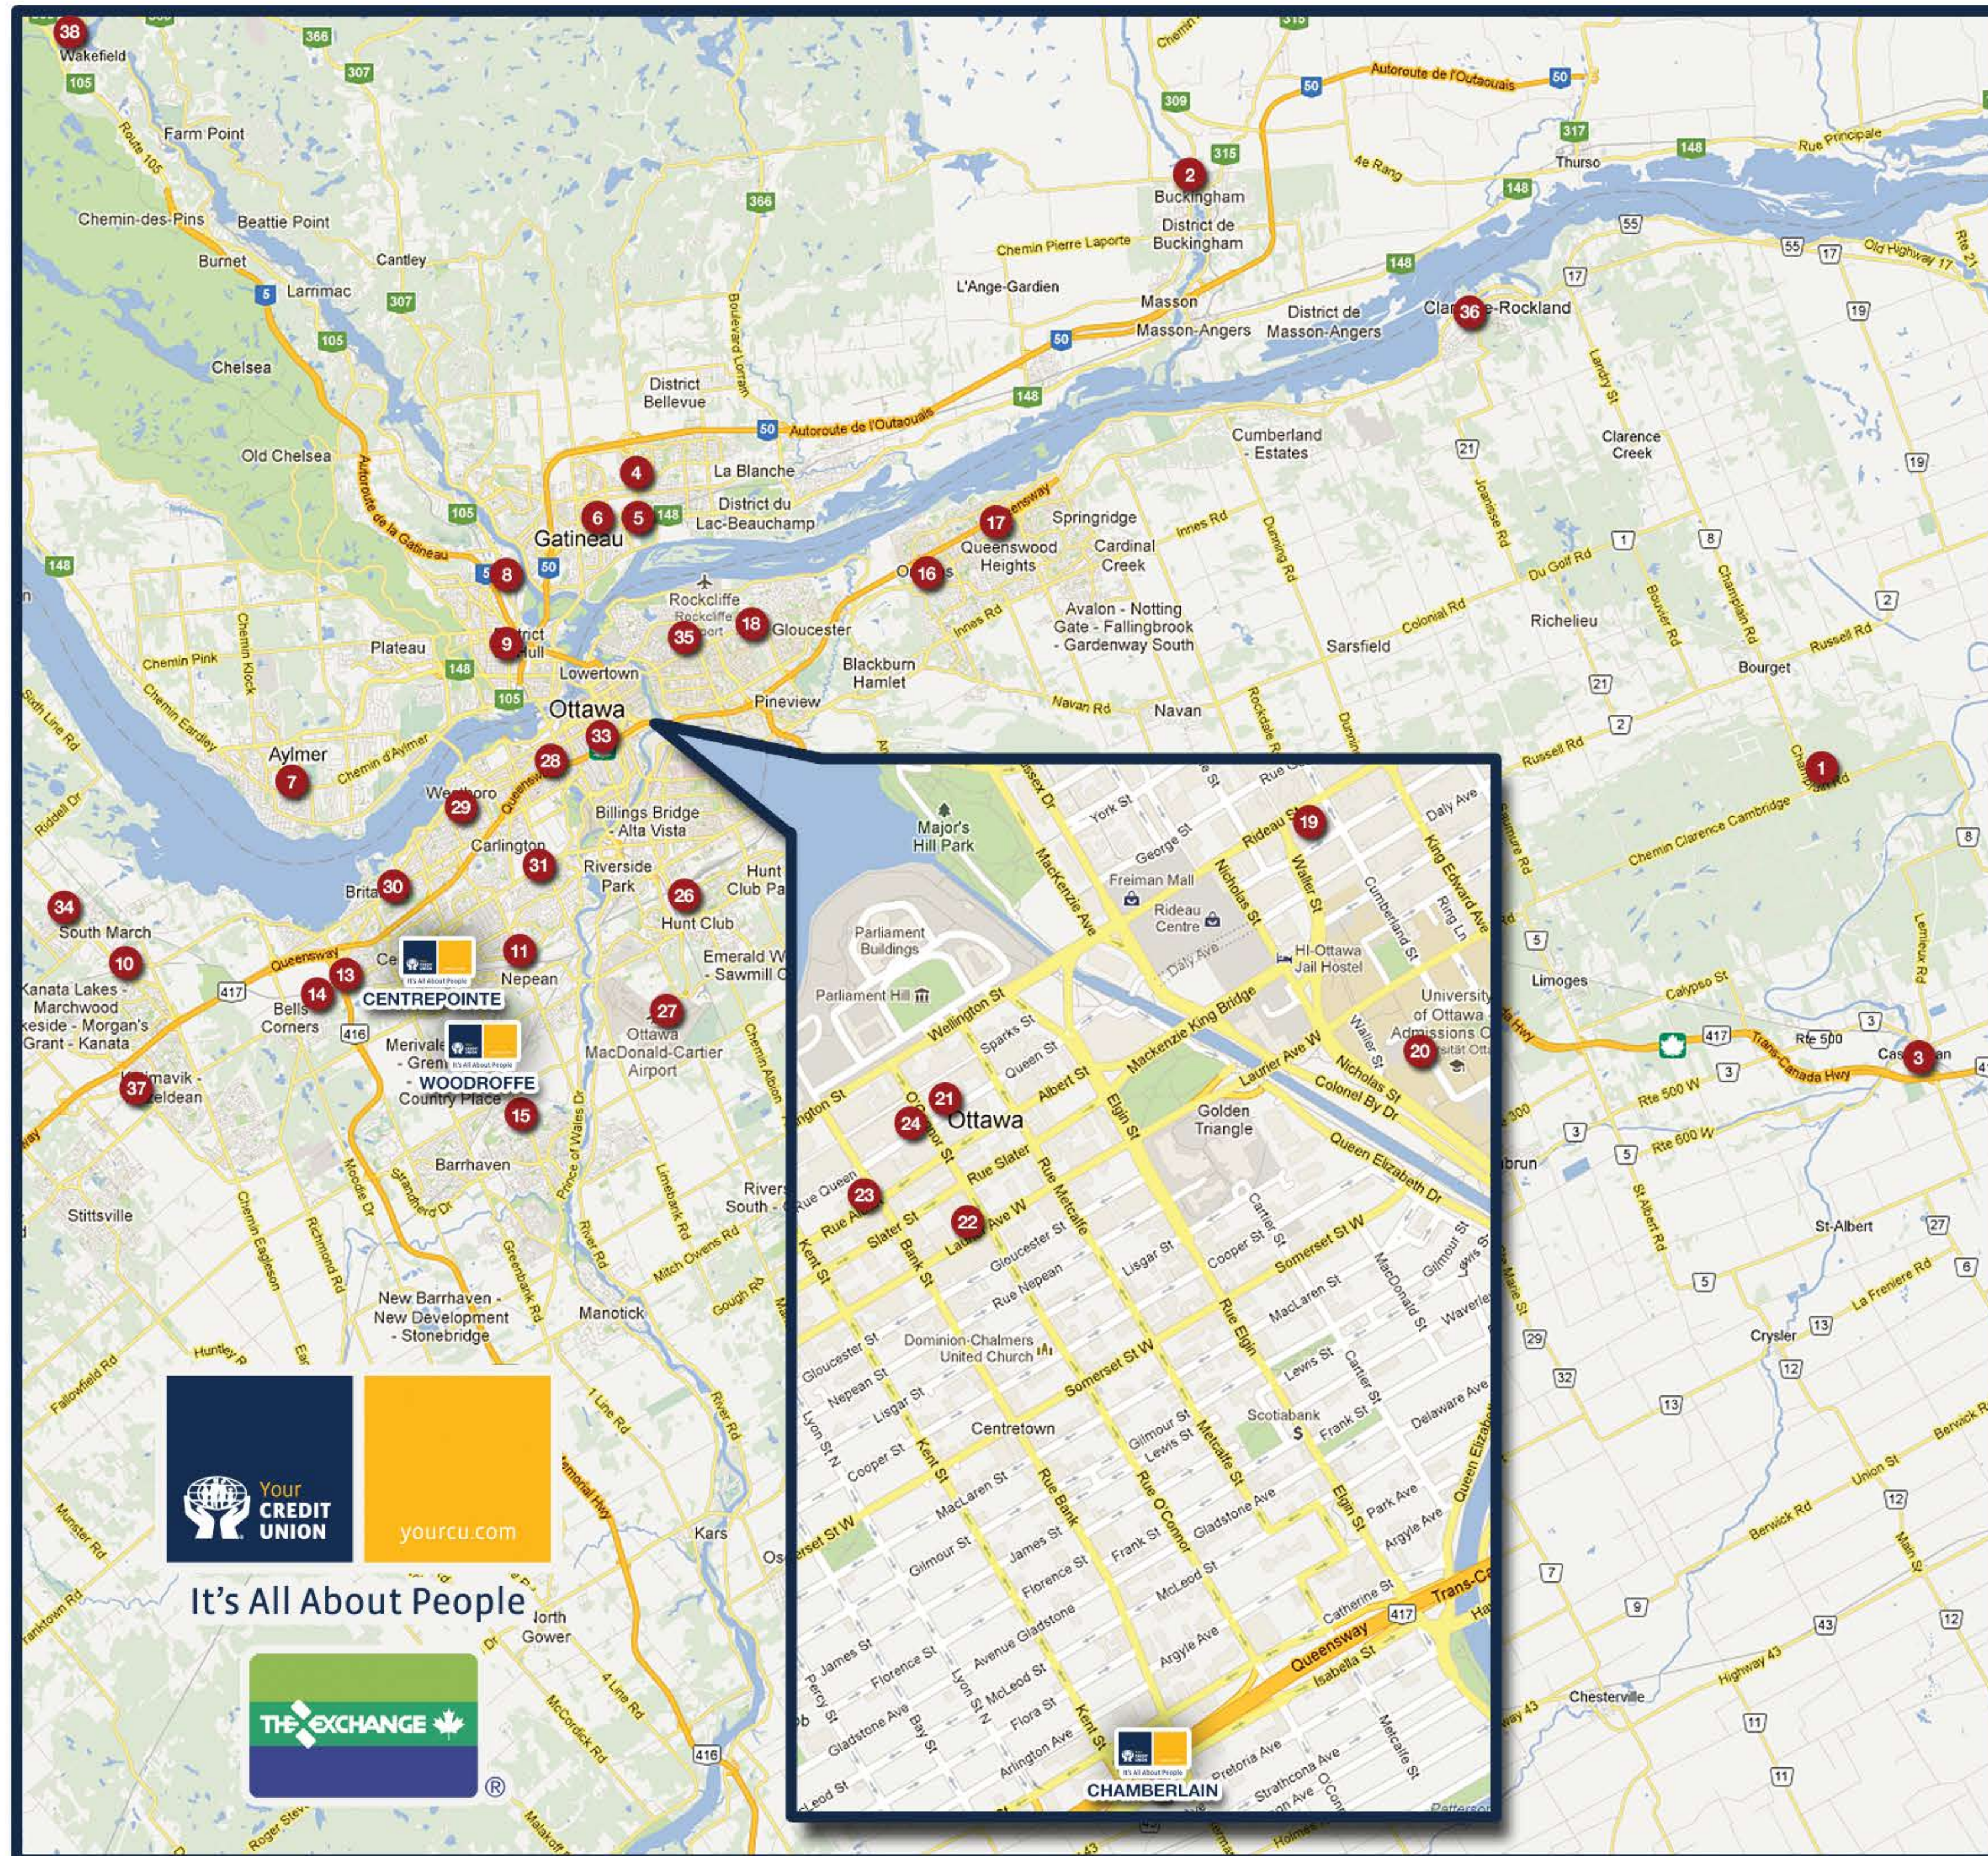

No service fees for deposits and withdrawals at the following **38 ATM's** in the Ottawa area. Find the ATM closest **to you!**

ATM LOCATIONS

Bourget

1. National Bank of Canada, 3779 Champlain

Buckingham

2. National Bank of Canada, 101 Maclaren East

Casselman

3. National Bank of Canada, 90 Boul. Lafleche

Gatineau / Hull

4. National Bank of Canada, 455 Montee Paiement #100
 5. National Bank of Canada, 1056 Maloney,
 6. Alterna, 160 Blvd L'Hopital
 7. National Bank of Canada, 178 Principale Unite A183
 8. National Bank of Canada, 428 St. Joseph
 9. National Bank of Canada, 920 St. Joseph

Kanata / Nepean

10. HSBC Bank Canada, 101-320 March Road
 11. Alterna, 1715 Merivale Road
Your Credit Union, 261 Centrepointe Drive
 13. Alterna, 2090-K Robertson Road
 14. National Bank of Canada, 1 Stafford Road
 15. Alterna, 2900 Woodroffe Avenue

Orléans

16. National Bank of Canada, 5929 Jeanne D'Arc
 17. Alterna, 210 Centrum Blvd.

Ottawa

18. Alterna, 1200 Montreal Road
 19. National Bank of Canada, 232 Rideau
 20. Alterna, 90 University Street
 21. HSBC Bank Canada, 131 Queen Street
 22. Communication Technologies Credit Union, 259 Laurier Avenue W.
 23. Meridian Credit Union, 99 Bank Street, Suite G001
 24. National Bank of Canada, 50 O'Connor
Your Credit Union, 14 Chamberlain Ave
 26. Alterna, 2300 Bank Street
 27. Alterna, 1000 Airport Parkway
 28. Buduchnist Credit Union, 913 Carling Ave
 29. Frontline Financial Credit Union, 365 Richmond Road
 30. Alterna, 2525 Carling Avenue
 31. National Bank of Canada, 780 Baseline Road
Your Credit Union, 1385 Woodroffe Nepean Bldg B.
 33. Alterna, 180 Argyle St, Ottawa
 34. National Bank of Canada, 848 March Road
 35. National Bank of Canada, 355 Montreal Road